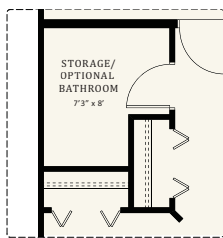

Plan F

3 Bedroom | 3 Bath

1,564 Sq.Ft.

Alternate
Layout

Alternate
Layout